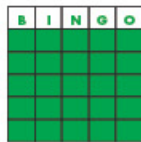

GAME #7

Single Sheet

DUAL DAUB COVERALL