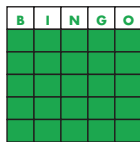

GAME #1
Page 1

TRIPLE BINGO

GAME #2
Page 2

SMALL CRAZY KITE

GAME #3
Page 2

TRIPLE POSTAGE
STAMP

GAME #4
Page 3

DOUBLE BINGO
W/WILD #

GAME #5
Page 3

TRIPLE BINGO

INTO

INTO

Ns have no value in Games 2 & 3.
They will not be shown on camera or called.

The first number out determines your wild #.
Mark all numbers ending in that wild #.

GAME #6
Page 4

BLOCK OF EIGHT

GAME #7
Single Sheet

DUAL DAUB
COVERALL

GAME #8
Page 5

SIX PACK

GAME #9
Page 5

BLOCK OF NINE

INTO