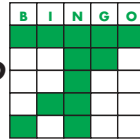

(Blue/Blue/Red/Green)

PAYOUTS

	Pack	Coverall
Blue	\$60	\$250
Red	\$120	\$500
Green	\$180	\$750

ELECTRONIC SPECIALS

	Cashball Bonus Cost	Package Cost	Cards	Packs
#1 Buy 1 Small Rainbow	\$28	\$24	48	8
<i>Get 6 Blue Packs FREE</i>				
#2 Buy 2 Small Rainbows	\$47	\$42	60	10
<i>Get 1 Small Rainbow & 4 Blue Packs FREE</i>				
#3 Buy 3 Small Rainbows	\$66	\$60	72	12
<i>Get 2 Small Rainbows & 2 Blue Packs FREE</i>				
#4 Buy 4 Small Rainbows	\$85	\$78	84	14
<i>Get 3 Small Rainbows FREE</i>				
#5 Buy 5 Small Rainbows	\$107	\$98	108	18
<i>Get 4 Small Rainbows FREE</i>				

GAME #1
Page 1

TRIPLE BINGO

GAME #2
Page 2

SMALL CRAZY KITE

GAME #3
Page 2

TRIPLE POSTAGE
STAMP

GAME #4
Page 3

DOUBLE BINGO
W/WILD #

GAME #5
Page 3

TRIPLE BINGO

INTO

INTO

Ns have no value in Games 2 & 3.
They will not be shown on camera or called.

The first number out determines your wild #.
Mark all numbers ending in that wild #.

GAME #6
Page 4