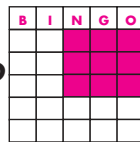

GAME #1
Page 1

TRIPLE BINGO

GAME #2
Page 2

SMALL CRAZY KITE

GAME #3
Page 2

TRIPLE POSTAGE
STAMP

GAME #4
Page 3

DOUBLE BINGO
W/WILD #

GAME #5
Page 3

TRIPLE BINGO

INTO

INTO

Ns have no value in Games 2 & 3.
They will not be shown on camera or called.

The first number out determines your wild #.
Mark all numbers ending in that wild #.

GAME #6
Page 4

BLOCK OF EIGHT

GAME #7
Single Sheet

DUAL DAUB
COVERALL

GAME #8
Page 5

SIX PACK

GAME #9
Page 5

BLOCK OF NINE

INTO

GAME #14
Single Sheet

BONANZA COVERALL

INTO

INTO

INTO

2nd & 3rd Chance Coverall Winners must have the last number called in order to be a valid winner.

MACHINE FEE

Stationary\$3