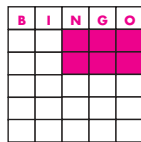

GAME #8
Page 5

SIX PACK