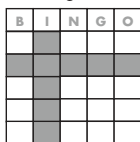

GAME #10
Page 6

DOUBLE HARDWAY