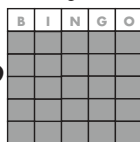

GAME #5
Page 3

TRIPLE BINGO

INTO

INTO

Ns have no value in Games 2 & 3.
They will not be shown on camera or called.

The first number out determines your wild #.
Mark all numbers ending in that wild #.

GAME #6
Page 4

GAME #10
Page 6

DOUBLE HARDWAY

GAME #11
Page 6

COVERALL

GAME #12
Page 6

COVERALL
2nd CHANCE

GAME #13
Page 6

COVERALL
3rd CHANCE

GAME #14
Single Sheet

BONANZA COVERALL

INTO

INTO

INTO

2nd & 3rd Chance Coverall Winners must have the last number called in order to be a valid winner.

MACHINE FEE

Stationary\$3

NOTE: Minimum 2 packs must be purchased to use machine

EXTRA GAMES

DUAL DAUB\$2 Each

Game 7 • Achieve a coverall in 32 numbers or less and win \$5,000!

33 #s: **\$2,500**

34 #s: **\$1,000**

35 #s: **\$750**