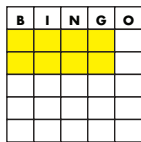

GAME #1
Page 1

TRIPLE BINGO

GAME #2
Page 2

SMALL CRAZY KITE

GAME #3
Page 2

TRIPLE POSTAGE
STAMP

GAME #4
Page 3

DOUBLE BINGO
W/WILD #

GAME #5
Page 3

TRIPLE BINGO

INTO

INTO

Ns have no value in Games 2 & 3.
They will not be shown on camera or called.

The first number out determines your wild #.
Mark all numbers ending in that wild #.

GAME #6
Page 4