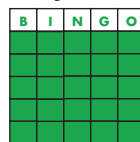

GAME #5
Page 3

TRIPLE BINGO

INTO

INTO

Ns have no value in Games 2 & 3.
They will not be shown on camera or called.

The first number out determines your wild #.
Mark all numbers ending in that wild #.

GAME #6
Page 4

GAME #10
Page 6

DOUBLE HARDWAY

GAME #11
Page 6

COVERALL

GAME #12
Page 6

COVERALL
2nd CHANCE

GAME #13
Page 6

COVERALL
3rd CHANCE

GAME #14
Single Sheet

BONANZA COVERALL

INTO

INTO

INTO

2nd & 3rd Chance Coverall Winners must have the last number called in order to be a valid winner.

MACHINE FEE

Stationary\$3

NOTE: Minimum 2 packs must be purchased to use machine

EXTRA GAMES

DUAL DAUB\$2 Each

Game 7 • Achieve a coverall in 32 numbers or less and win \$5,000!

33 #s: **\$2,500**

34 #s: **\$1,000**

35 #s: **\$750**