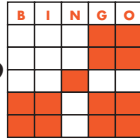

(Blue/Blue/Red/Green)

PAYOUTS

	Pack	Coverall
Blue	\$60	\$250
Red	\$120	\$500
Green	\$180	\$750

ELECTRONIC SPECIALS

	Cashball Bonus Cost	Package Cost	Cards	Packs
#1 Buy 1 Small Rainbow	\$28	\$24	48	8
<i>Get 6 Blue Packs FREE</i>				
#2 Buy 2 Small Rainbows	\$47	\$42	60	10
<i>Get 1 Small Rainbow & 4 Blue Packs FREE</i>				
#3 Buy 3 Small Rainbows	\$66	\$60	72	12
<i>Get 2 Small Rainbows & 2 Blue Packs FREE</i>				
#4 Buy 4 Small Rainbows	\$85	\$78	84	14
<i>Get 3 Small Rainbows FREE</i>				
#5 Buy 5 Small Rainbows	\$107	\$98	108	18
<i>Get 4 Small Rainbows FREE</i>				

GAME #1
Page 1

TRIPLE BINGO

GAME #2
Page 2

SMALL CRAZY KITE

GAME #3
Page 2

TRIPLE POSTAGE
STAMP

GAME #4
Page 3

DOUBLE BINGO
W/WILD #

GAME #5
Page 3

TRIPLE BINGO

INTO

INTO

Ns have no value in Games 2 & 3.
They will not be shown on camera or called.

The first number out determines your wild #.
Mark all numbers ending in that wild #.

GAME #6
Page 4