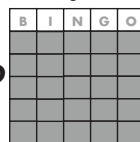

GAME #5
Page 3

TRIPLE BINGO

INTO

INTO

Ns have no value in Games 2 & 3.
They will not be shown on camera or called.

The first number out determines your wild #.
Mark all numbers ending in that wild #.

GAME #6
Page 4

GAME #10
Page 6

DOUBLE HARDWAY

GAME #11
Page 6

COVERALL

GAME #12
Page 6

COVERALL
2nd CHANCE

GAME #13
Page 6

COVERALL
3rd CHANCE

GAME #14
Single Sheet

BONANZA COVERALL

INTO

INTO

INTO

2nd & 3rd Chance Coverall Winners must have the last number called in order to be a valid winner.

MACHINE FEE

Stationary\$3

NOTE: Minimum 2 packs must be purchased to use machine

EXTRA GAMES

DUAL DAUB\$2 Each

Game 7 • Achieve a coverall in 32 numbers or less and win \$5,000!

33 #s: **\$2,500**

34 #s: **\$1,000**

35 #s: **\$750**