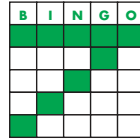

(Blue/Blue/Red/Green)

PAYOUTS

	Pack	Coverall
Blue	\$60	\$250
Red	\$120	\$500
Green	\$180	\$750

ELECTRONIC SPECIALS

	Cashball Bonus Cost	Package Cost	Cards	Packs
#1 Buy 1 Small Rainbow	\$28	\$24	48	8
<i>Get 6 Blue Packs FREE</i>				
#2 Buy 2 Small Rainbows	\$47	\$42	60	10
<i>Get 1 Small Rainbow & 4 Blue Packs FREE</i>				
#3 Buy 3 Small Rainbows	\$66	\$60	72	12
<i>Get 2 Small Rainbows & 2 Blue Packs FREE</i>				
#4 Buy 4 Small Rainbows	\$85	\$78	84	14
<i>Get 3 Small Rainbows FREE</i>				
#5 Buy 5 Small Rainbows	\$107	\$98	108	18
<i>Get 4 Small Rainbows FREE</i>				

GAME #1
Page 1

TRIPLE BINGO

GAME #2
Page 2

SMALL CRAZY KITE

GAME #3
Page 2

TRIPLE POSTAGE
STAMP

GAME #4
Page 3

DOUBLE BINGO
W/WILD #

GAME #5
Page 3

TRIPLE BINGO

INTO

INTO

Ns have no value in Games 2 & 3.
They will not be shown on camera or called.

The first number out determines your wild #.
Mark all numbers ending in that wild #.

GAME #6
Page 4