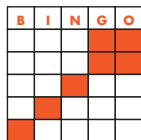

(Blue/Blue/Red/Green)

PAYOUTS

	Pack	Coverall
Blue	\$60	\$250
Red	\$120	\$500
Green	\$180	\$750

ELECTRONIC SPECIALS

	Cashball Bonus Cost	Package Cost	Cards	Packs
#1 Buy 1 Small Rainbow	\$28	\$24	48	8
<i>Get 6 Blue Packs FREE</i>				
#2 Buy 2 Small Rainbows	\$47	\$42	60	10
<i>Get 1 Small Rainbow & 4 Blue Packs FREE</i>				
#3 Buy 3 Small Rainbows	\$66	\$60	72	12
<i>Get 2 Small Rainbows & 2 Blue Packs FREE</i>				
#4 Buy 4 Small Rainbows	\$85	\$78	84	14
<i>Get 3 Small Rainbows FREE</i>				
#5 Buy 5 Small Rainbows	\$107	\$98	108	18
<i>Get 4 Small Rainbows FREE</i>				

NOTE: All specials are validated. The electronic specials do not include the \$3 machine fee.
 Validations for CA\$HBALL BONUS is 50¢ per pack in electronic specials.
 Maximum 50 packs per machine.

GAME SCHEDULE & PATTERNS

GAME #1
Page 1

TRIPLE BINGO

GAME #2
Page 2

SMALL CRAZY KITE

GAME #3
Page 2

TRIPLE POSTAGE
STAMP

GAME #4
Page 3

DOUBLE BINGO
W/WILD #

GAME #5
Page 3

TRIPLE BINGO

INTO

INTO

Ns have no value in Games 2 & 3.
They will not be shown on camera or called.

The first number out determines your wild #.
Mark all numbers ending in that wild #.

GAME #6
Page 4