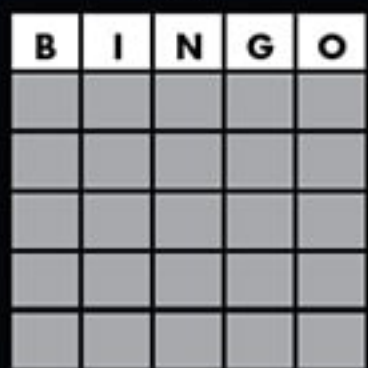

GAME #12
Page 6

COVERALL 2nd CHANCE