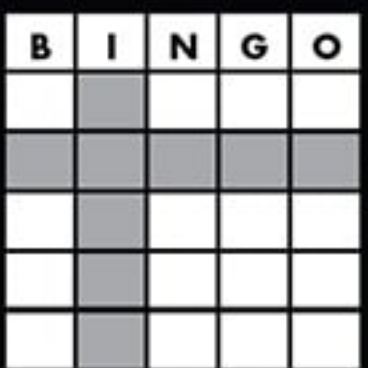

GAME #1
Page 1

TRIPLE BINGO

GAME #2
Page 2

SMALL CRAZY KITE

GAME #3
Page 2

TRIPLE POSTAGE STAMP

GAME #4
Page 3

DOUBLE BINGO W/WILD #

GAME #5
Page 3

TRIPLE BINGO

Ns have no value in Games 2 & 3. They will not be shown on camera or called.

The first number out determines your wild #. Mark all numbers ending in that wild #.

GAME #6
Page 4

BLOCK OF EIGHT

GAME #7
Single Sheet

DUAL DAUB COVERALL

GAME #8
Page 5

SIX PACK

GAME #9
Page 5

BLOCK OF NINE

GAME #10
Page 6