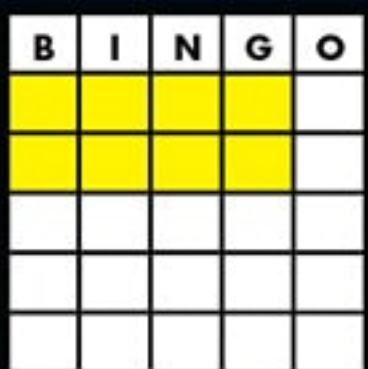

GAME #1
Page 1

TRIPLE BINGO

GAME #2
Page 2

SMALL CRAZY KITE

GAME #3
Page 2

TRIPLE POSTAGE STAMP

GAME #4
Page 3

DOUBLE BINGO W/WILD #

GAME #5
Page 3

TRIPLE BINGO

Ns have no value in Games 2 & 3. They will not be shown on camera or called.

The first number out determines your wild #. Mark all numbers ending in that wild #.

GAME #6
Page 4