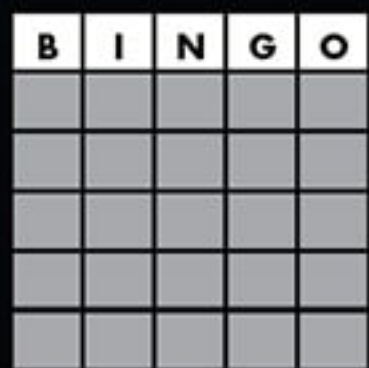

GAME #11
Page 6

COVERALL