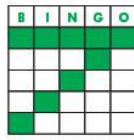

CA\$HBALL BONUS BALLS

Valid on Games 2-10 (Excluding Extra Games)

During Game 1, the first number out will be the session's HOTBALL. The next 4 numbers out will be your CASHBALL BONUS BALLS. Winning on the Hotball number and catching at least 2 CASHBALL BONUS balls anywhere on your card, you can WIN:

4 out of 4 - \$10,000
3 out of 4 - \$2,500
2 out of 4 - \$1,000

Bing

AT THE
Plaza

GAME SCHEDULE & PATTERNS

GAME #1
Page 1

TRIPLE BINGO

GAME #2
Page 2

SMALL CRAZY KITE

GAME #3
Page 2

TRIPLE POSTAGE
STAMP

GAME #4
Page 3

DOUBLE BINGO
W/WILD #

GAME #5
Page 3

TRIPLE BINGO

Ns have no value in Games 2 & 3.
They will not be shown on camera or called.

The first number out determines your wild #.
Mark all numbers ending in that wild #.