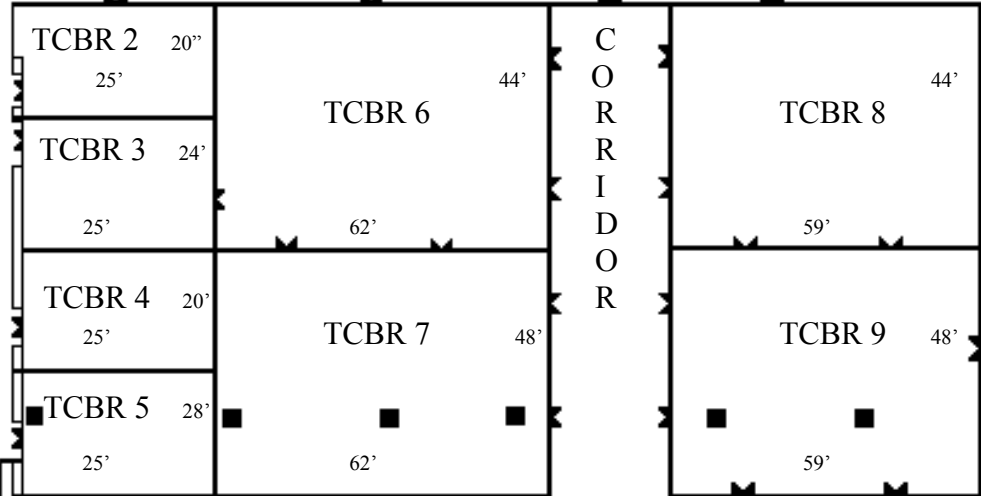

# Plaza Triple Crown Ballroom

Room	Dimensions	Sq. Ft.
TCBR 2	20'x25'	500
TCBR 3	24'x25'	600
TCBR 4	20'x25'	500
TCBR 5	28'x25'	700
TCBR 6	44'x62'	2,728
TCBR 7	48'x62'	2,976
TCBR 8	44'x59'	2,596
TCBR 9	48'x59'	2,832
TCBR 10	34'x59'	2,006
TCBR 11	36'x99'	3,564
JOCKEY 1	27'x38'	1,050
JOCKEY 2	31'x38'	1,200